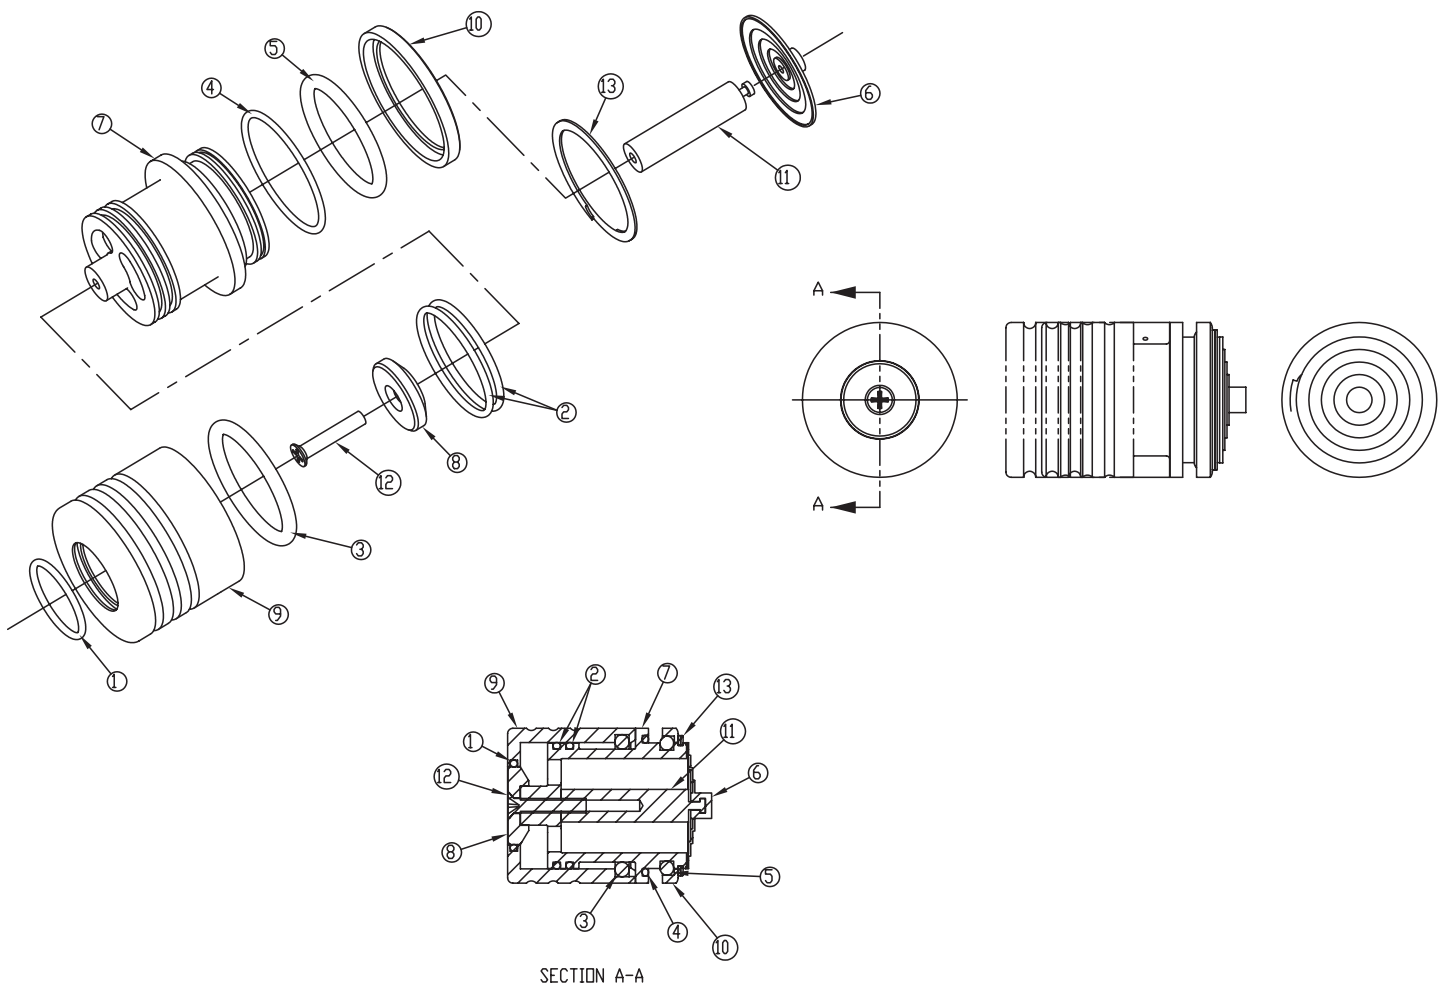

3 Part List

Article #	Quantity	Description	Part #
1	1	O-ring, End Seal	96972-01
2	2	O-ring, Body Seal	96966-01
3	1	O-ring Cap Lock	96970-01
4	1	O-ring, Face Seal	96967-01
5	1	O-ring, Visor Lock	96973-01
6	1	Valve Disc	97203-51
7	1	Body	96965-01
8	1	Seal Disk	96968-01
9	1	Slide Cap	96971-01
10	1	Locking Sleeve	96974-01
11	1	Stem	96999-01
12	1	Screw, Flat Head Phillips	96969-01
13	1	Retaining Ring	96975-01
Item # 1-6		Surface Breathing Valve Rebuild Kit	460-190-710